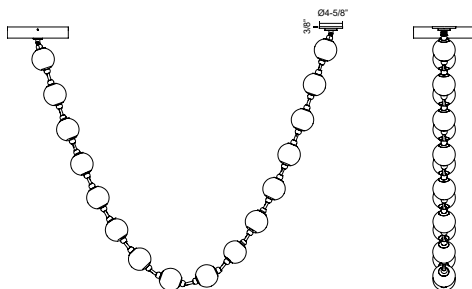

MARNI PD321716

FIXTURE DIMENSIONS	L114-7/8" x W4-3/8" x H4-3/8"
WATTAGE	75W
TOTAL LUMENS	4650lm
DELIVERED LUMENS	NB-3710lm*; PN-3635lm*;
VOLTAGE	120-277V
COLOR TEMPERATURE	3000K
CRI (RA)	90CRI
DIMMABLE	Yes, TRIAC/ELV Dimmer (Not Included)
DIFFUSER DETAILS	Clear Carved Acrylic
MATERIAL	Aluminum + Steel
SLOPED CEILING ADAPTABLE	Yes, Up to 45 Degrees
ILLUMINATION DIRECTION	Omni-directional
LOCATION	Dry
CANOPY DIMENSIONS	D11-7/8" x H2-1/4"
PAINT FINISH	NB01; PN01;

[D - Diameter, L - Length, W - Width, H - Height, E - Extension]

AVAILABLE FINISHES:

PD321716NB
Natural Brass

PD321716PN
Polished Nickel

*For complete warranty terms, please visit: www.aloralighting.com/warranty

Vertical Option

Horizontal Option