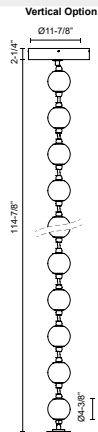

MARNI PD321716

FIXTURE DIMENSIONS	L114-7/8" x W4-3/8" x H4-3/8"
WATTAGE	75W
TOTAL LUMENS	4650lm
DELIVERED LUMENS	NB-3710lm*; PN-3635lm*;
VOLTAGE	120-277V
COLOR TEMPERATURE	3000K
CRI (RA)	90CRI
DIMMABLE	Yes, TRIAC/ELV Dimmer (Not Included)
DIFFUSER DETAILS	Clear Carved Acrylic
MATERIAL	Aluminum + Steel
SLOPED CEILING ADAPTABLE	Yes, Up to 45 Degrees
ILLUMINATION DIRECTION	Omni-directional
LOCATION	Dry
CANOPY DIMENSIONS	D11-7/8" x H2-1/4"
PAINT FINISH	NB01; PN01;

[D - Diameter, L - Length, W - Width, H - Height, E - Extension]

AVAILABLE FINISHES:

PD321716NB
Natural Brass

PD321716PN
Polished Nickel

*For complete warranty terms, please visit: www.aloralighting.com/warranty

Vertical Option

Horizontal Option